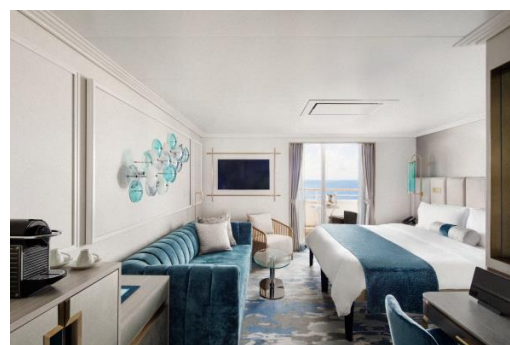

Aquamarine suites are available to book in 2018 and classic designs.

- Private veranda
- Sizeable living area with TV
- Queen-size bed or twin beds with sumptuous bedding
- Vanity in dressing area
- Walk-in closet
- Classic suite features a separate soaking bathtub
- Afternoon canapes
- Nespresso coffee maker
- Binoculars