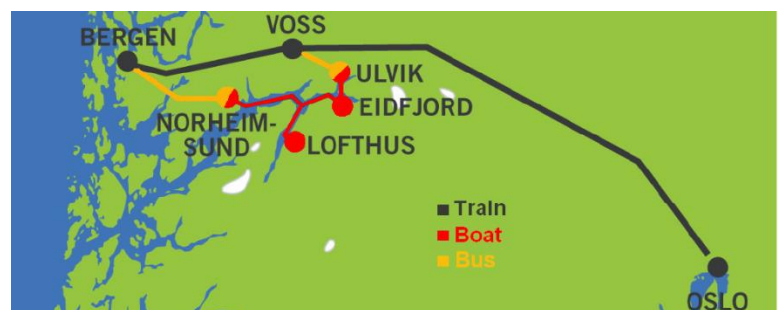

HARDANGERFJORD IN A NUTSHELL

- 2nd class only
- Combines travel by train, boat and bus Norheimsund-Bergen
- Optional direction of travel
- Stopovers is recommended
- Reservations are not included but may be mandatory on some train journey sectors
- No mandatory reservation on the fjord cruise boat